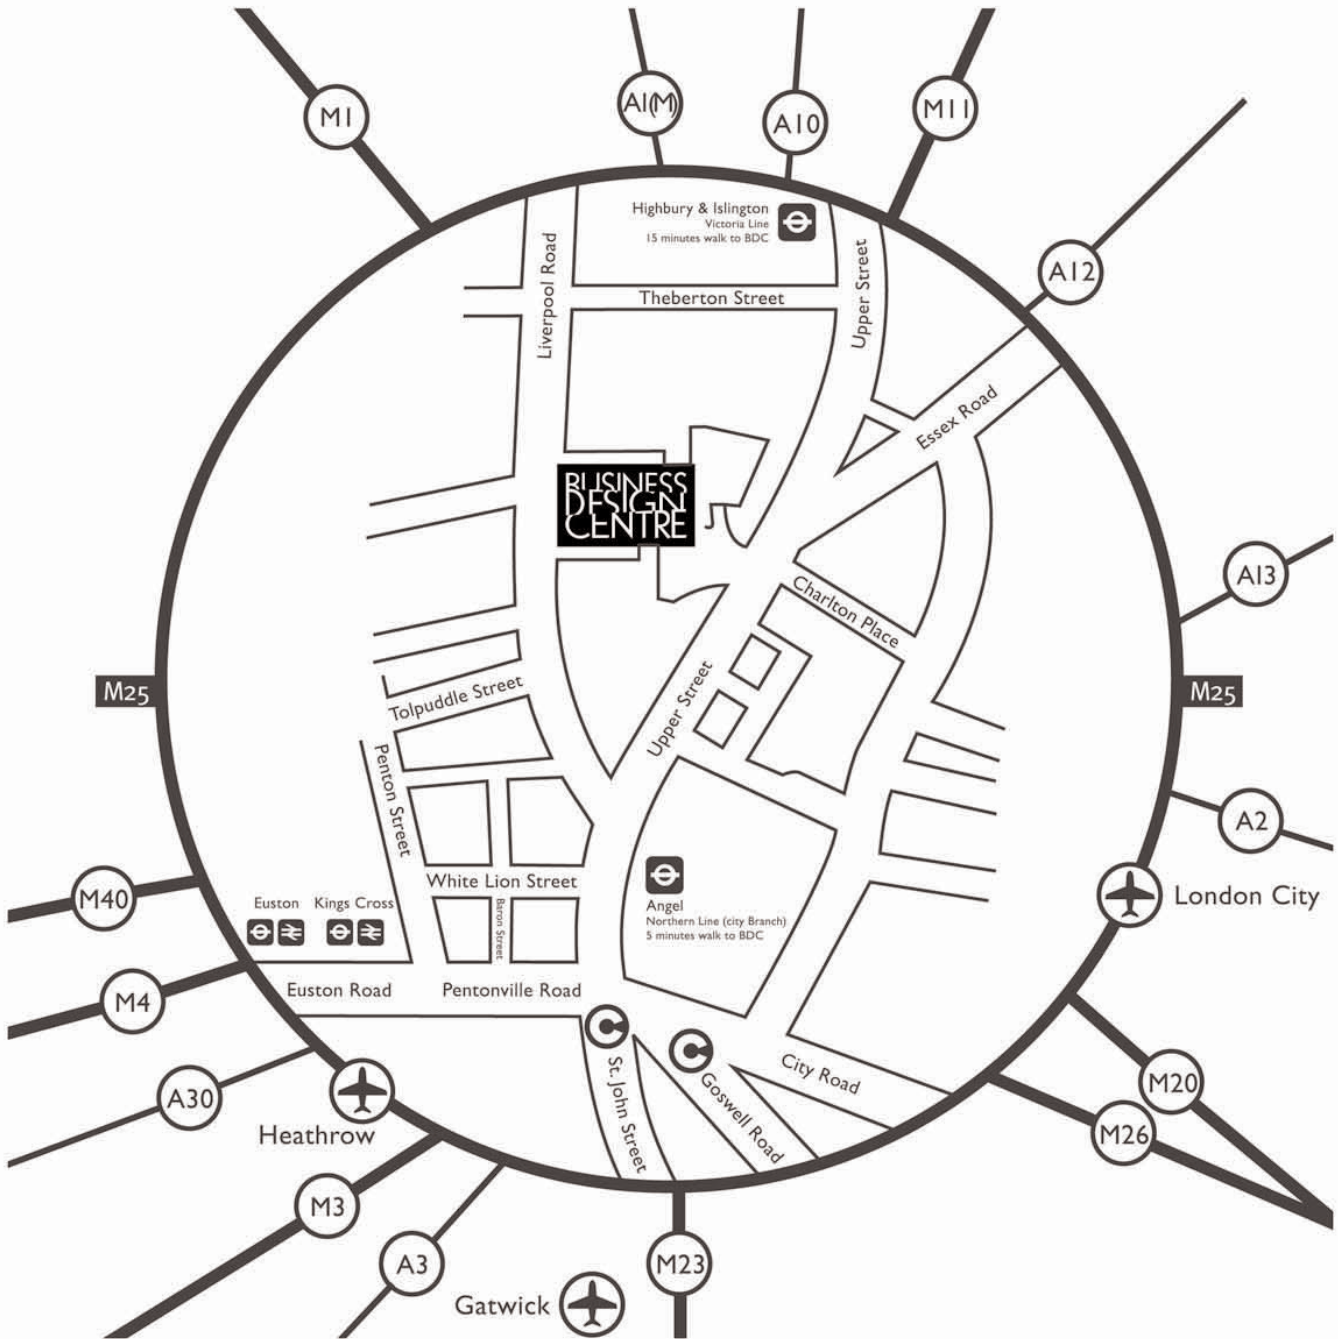

Location Map

Business Design Centre
52 Upper Street
London N1 0QH

Tel +44 (0)20 7359 3535 Fax +44 (0)20 7288 6444

www.businessdesigncentre.co.uk

Location Map

Business Design Centre
52 Upper Street
London N1 0QH