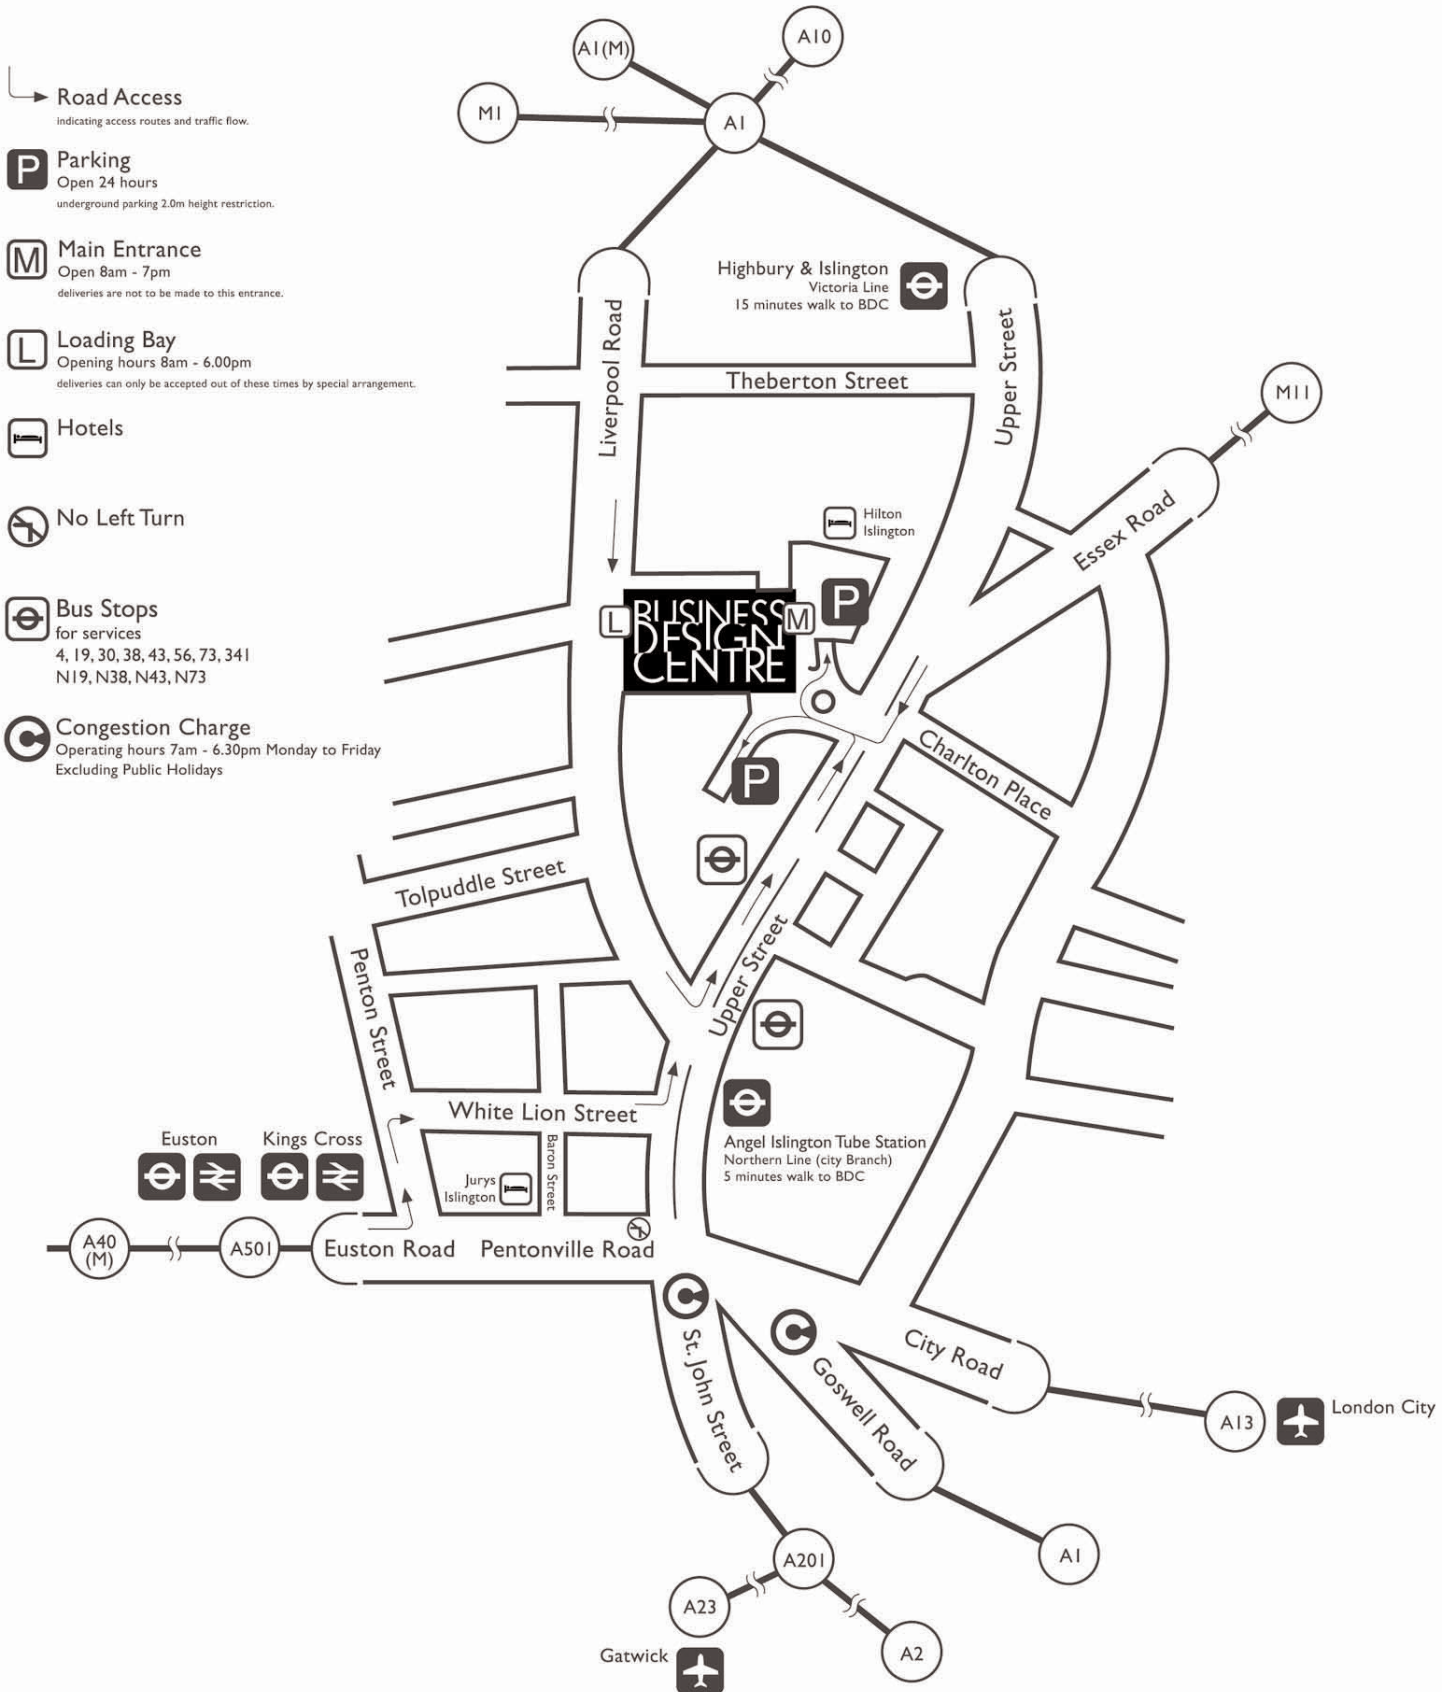

Location Map

Business Design Centre
52 Upper Street
London N1 0QH

Tel +44 (0)20 7359 3535 Fax +44 (0)20 7288 6444

www.businessdesigncentre.co.uk

Location Map

Business Design Centre
52 Upper Street
London N1 0QH