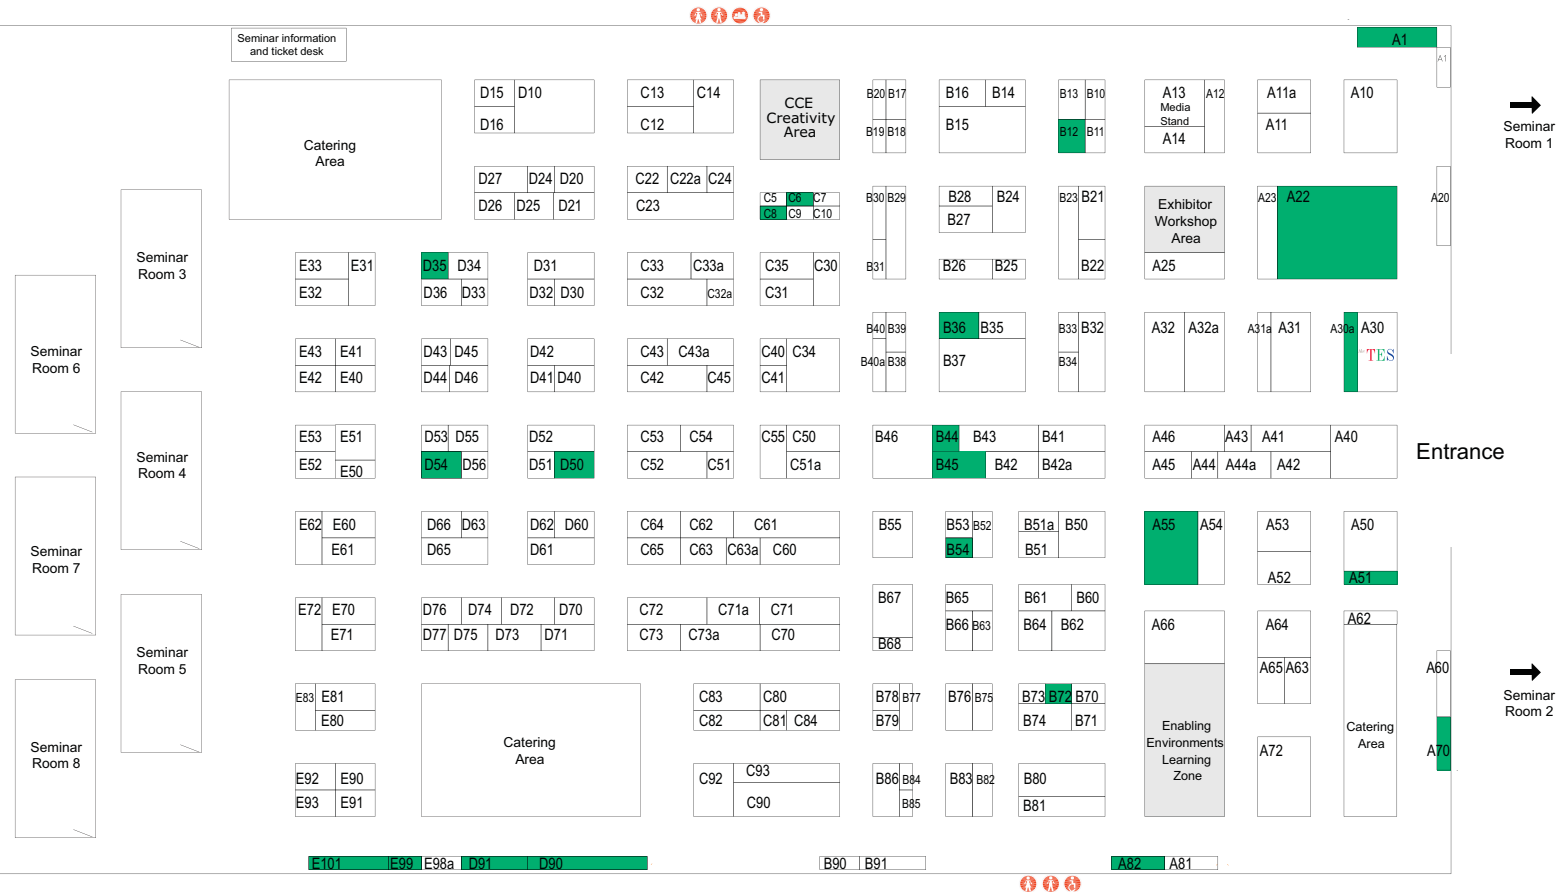

Subject Itinerary: CDs, DVDs and Videos

Asthma UK	A30a	Safespaces	D35
Chunky Tunes	C8	Speak Clearly Ltd	A51
Education Partnerships	B45	SEN Marketing	D90
Eric Rowell Photographic Archive (The)	B54	St John Ambulance	B36
Food for Life Partnership	A82	SUMS Online	D91
Insulin Dependent Diabetes Trust	B44	Tacpac	B72
Learning Materials	E101	Texas Instruments	B12
Literacy Matters	D54	Topical Resources	A70
MAD Academy	C6	TTS Group	A1
Multisensations	E99	WESCO	A55
PETA Foundation	D50	Yorkshire Purchasing Organisation	A22
Pre-School Learning Alliance	A23		

Saturday 24 April

3:45 National Digital Resource Bank
Fiona Iglesias, North West Learning Grid

Manchester Central
23 & 24 April 2010
Open 10:00 am - 5:00 pm
www.teachingexhibitions.co.uk