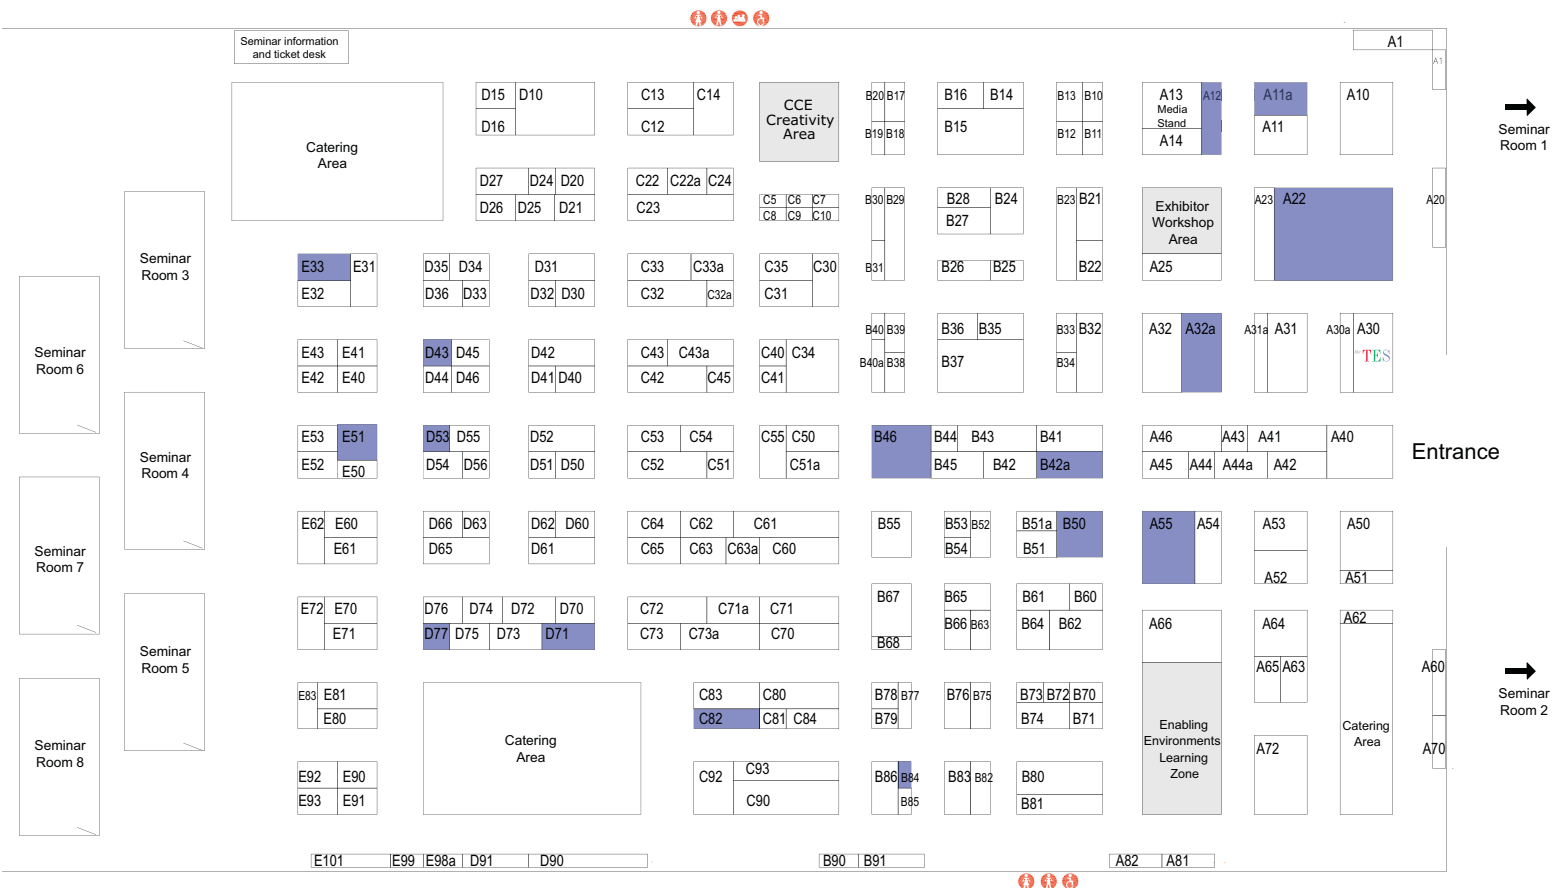

Subject Itinerary: Toys

Butterfingers	E51	Millwood Education Ltd	B50
Data Harvest	D71	Milly and Miles Learning Ltd	D53
Dressing up Company		Multisensory Playsafe	E33
Trading as J and M Toys (The)	D43	Puppets by Post	A12
Eduzone Ltd	C82	Spacekraft	B46
Early Leaner	A11a	Tree of Knowledge	D77
Jofli Bear	B84	WESCO	A55
Learning Resources	A32a	Yorkshire Purchasing Organisation	A22
LIKEaBIKE Ltd	B42a		

Seminar and workshop highlights:

Friday 23 April

12:30 Sing, sign & rhyme

Marion Bamford, Lancashire Sure Start Early Years & Childcare Service

3:00 The other side of the moon: enabling environments

Alice Sharp, Experiential Play

Saturday 24 April

3:30 Puppets puppets! In early years and beyond

John Edge, Teacher, Lecturer, Presenter and Trainer

Manchester Central
23 & 24 April 2010
Open 10:00 am - 5:00 pm
www.teachingexhibitions.co.uk