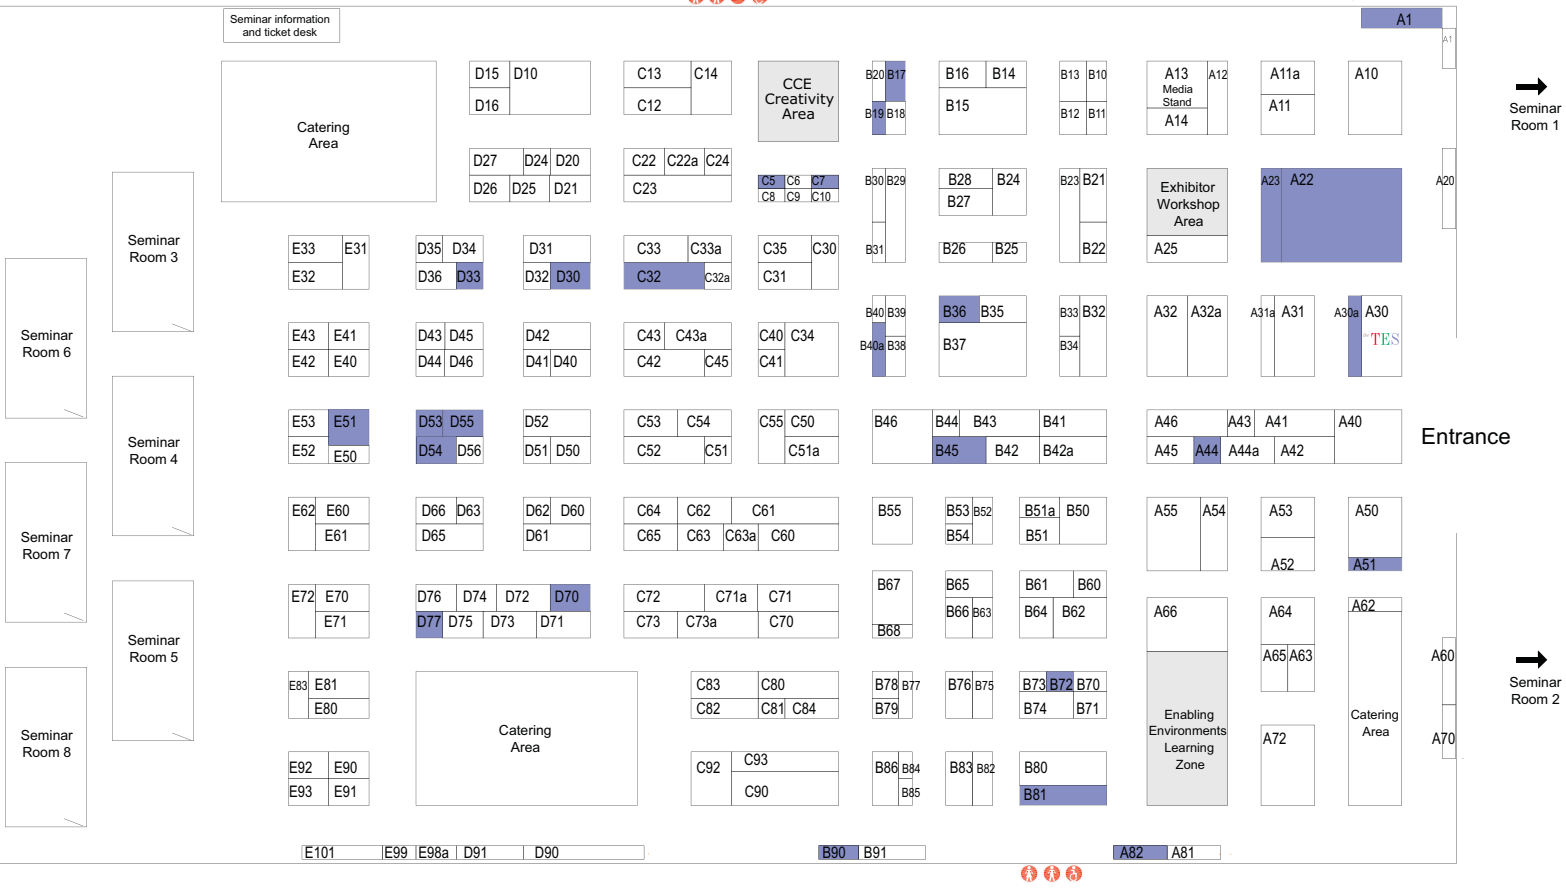

Asthma UK
British Dyslexia Association
Butterfingers
Cloud Education
Education Partnerships
ESU
Fieldwork Education and IPC
Food for Life Partnership
Future Creative CIC
Holocaust Education
Development Programme
Jumps Education
Kumon Education
Literacy Matters

A30a Milly and Miles Learning
B17 Oasis at School
E51 Positive Eye
C5 Pre-School Learning Alliance
B45 Science Learning Centres
B90 Speak Clearly Ltd
D70 St John Ambulance
A82 Steppes Schools Travel
C32 Tacpac
Tree of Knowledge
C7 TTS Group
D30 www.specialfriendsonline.com
A44 Yorkshire Purchasing Organisation
D54

D53
B81
B19
A23
D55
A51
B36
B40a
B72
D77
A1
D33
A22